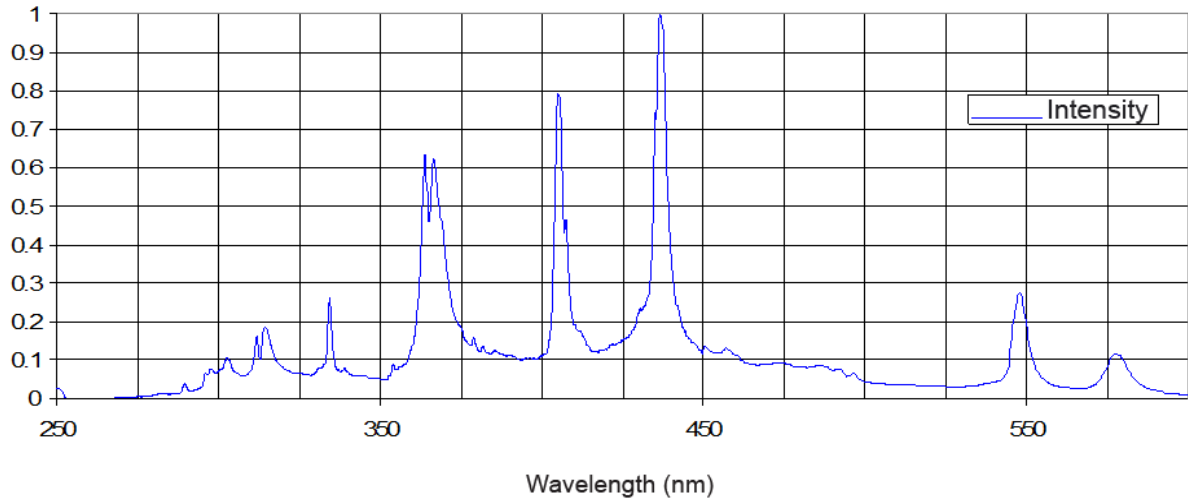

282068
UVA Enhanced Short Arc Mercury Lamp

Standard Lamp Output Intensity vs. Wavelength